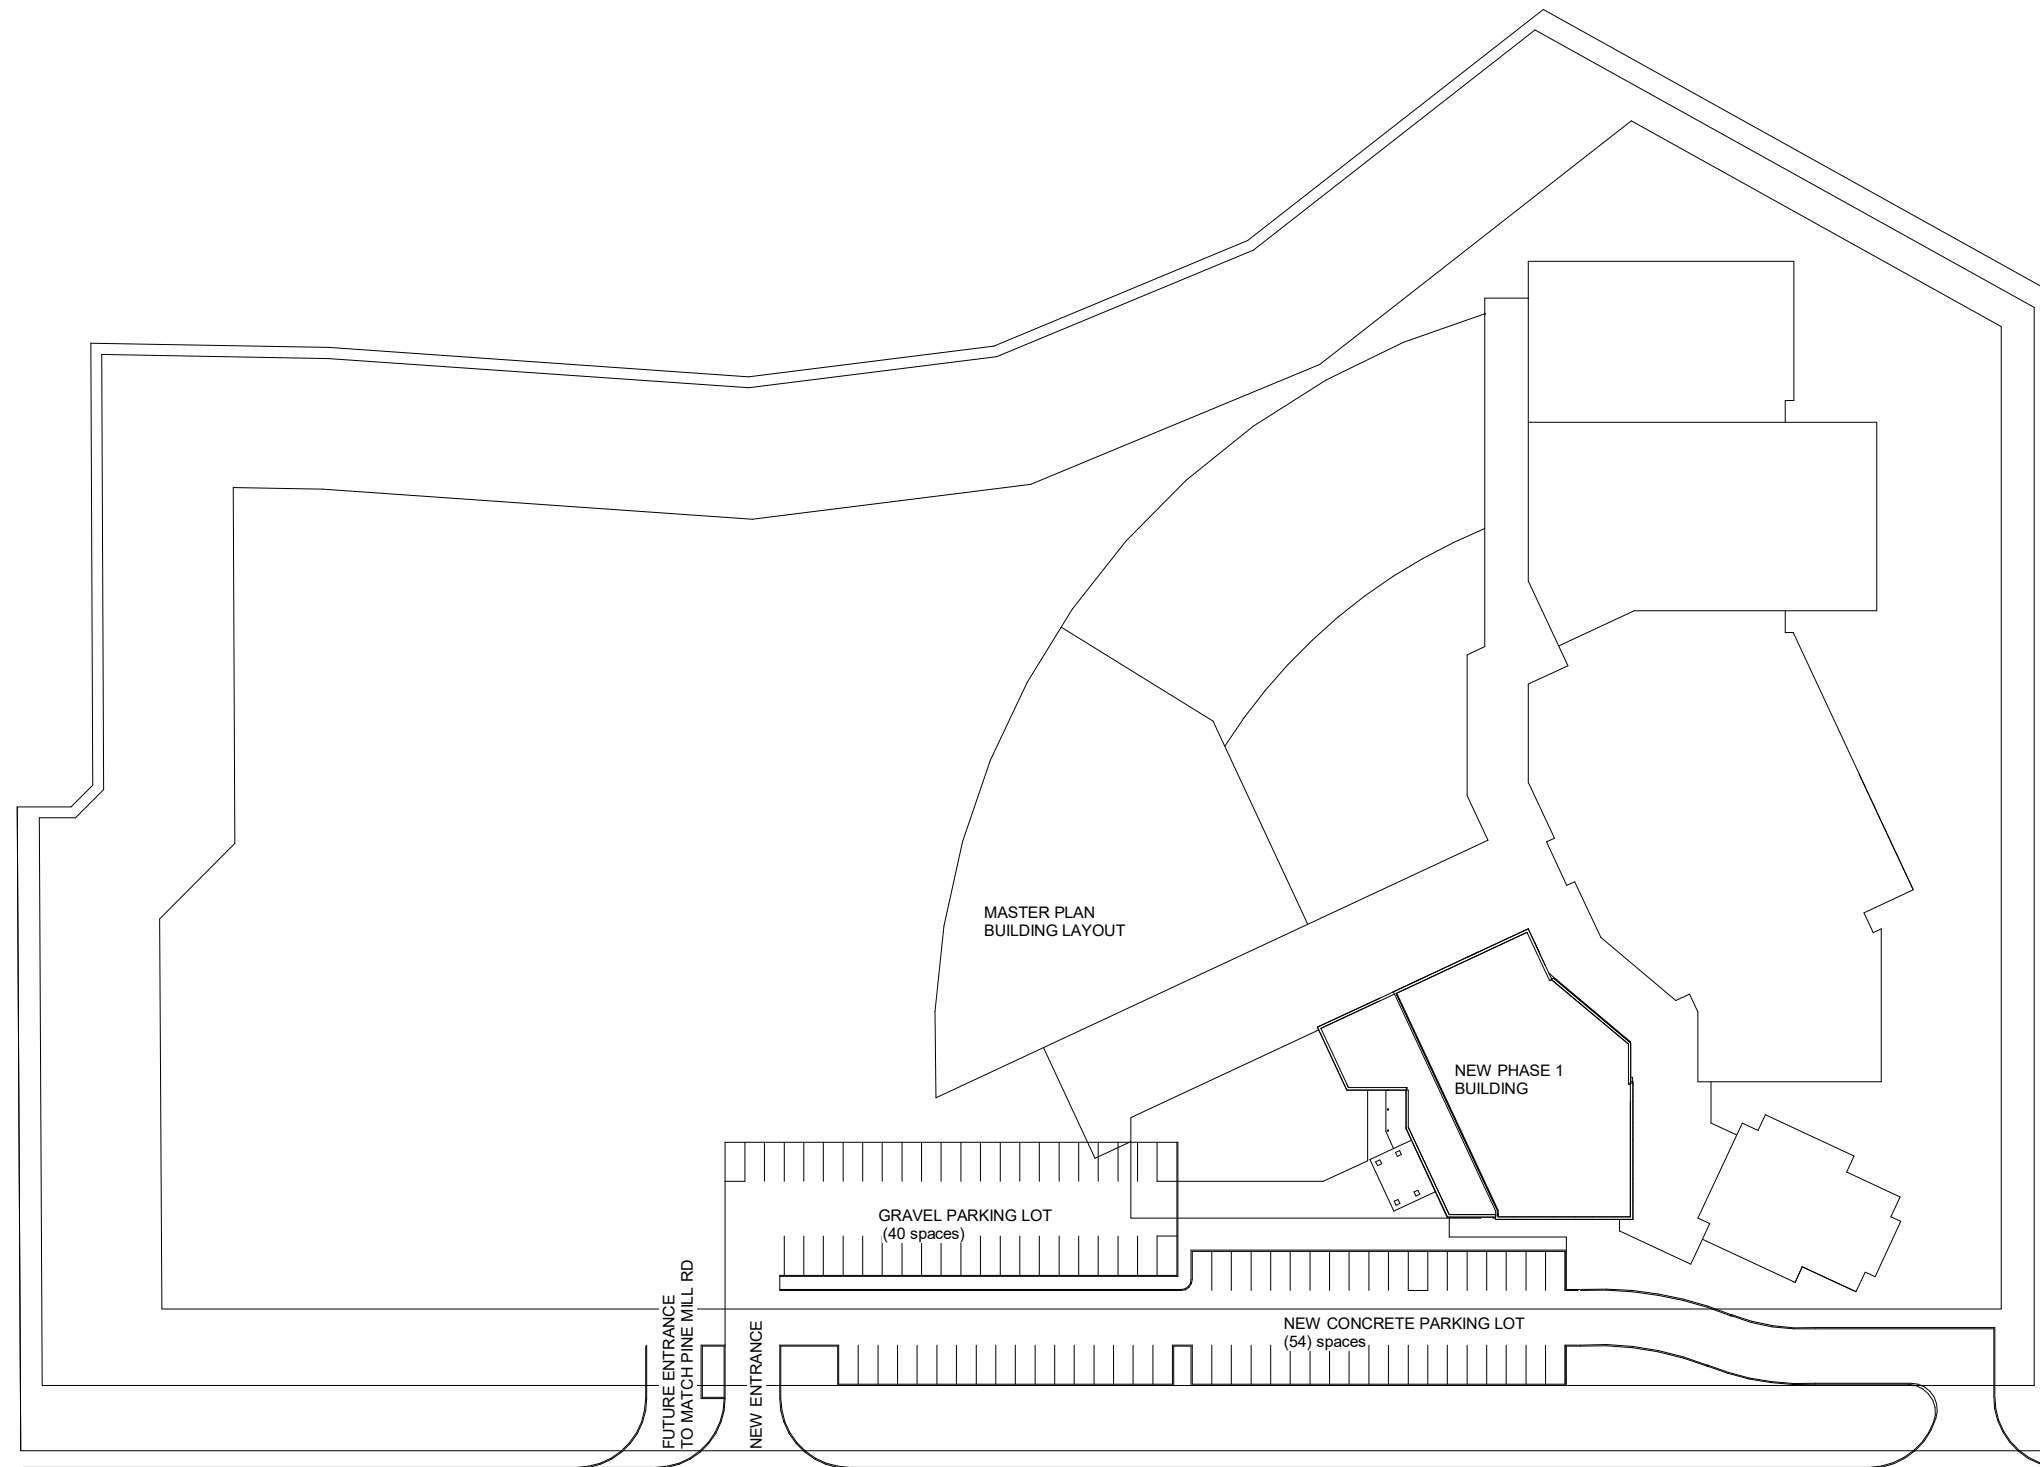

ZIEGLER
COOPER

LOBBY INTERIOR

WORSHIP INTERIOR

NORTHWEST EXTERIOR PERSPECTIVE

OPEN PLAN PERSPECTIVE

St. Peter UMC West Campus FM 1463 Fulshear, TX
Perspectives - 7-25-19

© ZIEGLER COOPER ARCHITECTS 2014. ALL RIGHTS RESERVED. ZIEGLER COOPER OWNS THE OVERALL CONCEPTUAL DESIGN PREPARED AND DEVELOPED FOR THE PROJECT AND THE INTANGIBLE EXCLUSIVE RIGHTS OR COPYRIGHTS HEREIN.

1 Site
1" = 80'-0"

St. Peter UMC West Campus **FM 1463** **Fulshear, TX**
Overall Site Plan - 7-25-19

© ZIEGLER COOPER ARCHITECTS 2014. ALL RIGHTS RESERVED. ZIEGLER COOPER OWNS THE OVERALL CONCEPTUAL DESIGN PREPARED AND DEVELOPED FOR THE PROJECT AND THE INTANGIBLE EXCLUSIVE RIGHTS OR COPYRIGHTS HEREIN.