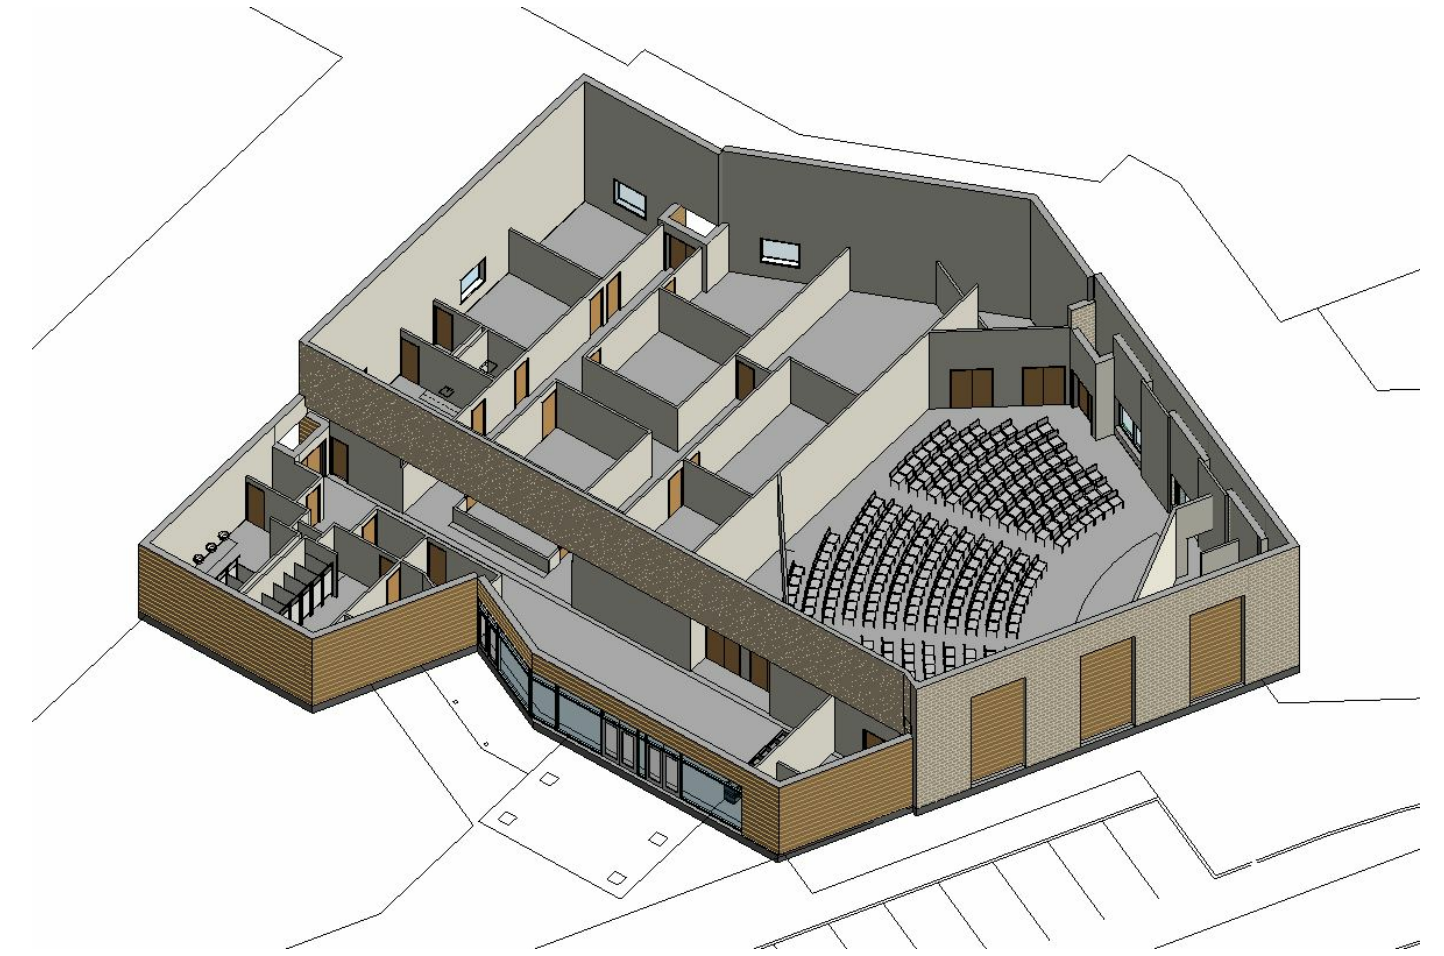

St. Peter UMC West Campus FM 1463 Fulshear, TX
Cover - 7-25-19

© ZIEGLER COOPER ARCHITECTS 2014. ALL RIGHTS RESERVED. ZIEGLER COOPER OWNS THE OVERALL CONCEPTURAL DESIGN PREPARED AND DEVELOPED FOR THE PROJECT AND THE INTANGIBLE EXCLUSIVE RIGHTS OR COPYRIGHTS HEREIN.

ZIEGLER
COOPER

LOBBY INTERIOR

WORSHIP INTERIOR

NORTHWEST EXTERIOR PERSPECTIVE

OPEN PLAN PERSPECTIVE

St. Peter UMC West Campus FM 1463 Fulshear, TX
Perspectives - 7-25-19

© ZIEGLER COOPER ARCHITECTS 2014. ALL RIGHTS RESERVED. ZIEGLER COOPER OWNS THE OVERALL CONCEPTUAL DESIGN PREPARED AND DEVELOPED FOR THE PROJECT AND THE INTANGIBLE EXCLUSIVE RIGHTS OR COPYRIGHTS HEREIN.

1 Site
1" = 80'-0"

St. Peter UMC West Campus **FM 1463** **Fulshear, TX**
Overall Site Plan - 7-25-19

© ZIEGLER COOPER ARCHITECTS 2014. ALL RIGHTS RESERVED. ZIEGLER COOPER OWNS THE OVERALL CONCEPTUAL DESIGN PREPARED AND DEVELOPED FOR THE PROJECT AND THE INTANGIBLE EXCLUSIVE RIGHTS OR COPYRIGHTS HEREIN.