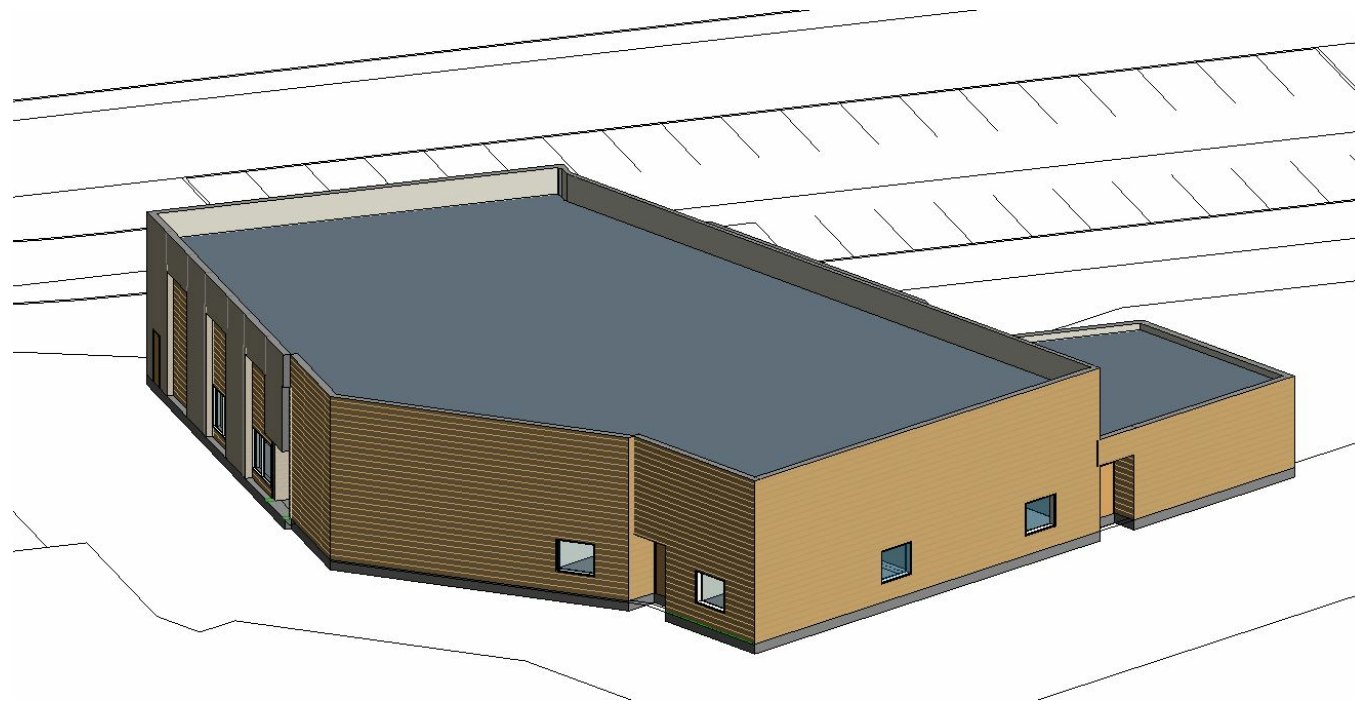

St. Peter UMC West Campus FM 1463 Fulshear, TX
Cover - 7-25-19

© ZIEGLER COOPER ARCHITECTS 2014. ALL RIGHTS RESERVED. ZIEGLER COOPER OWNS THE OVERALL CONCEPTURAL DESIGN PREPARED AND DEVELOPED FOR THE PROJECT AND THE INTANGIBLE EXCLUSIVE RIGHTS OR COPYRIGHTS HEREIN.

ZIEGLER
COOPER

LOBBY INTERIOR

WORSHIP INTERIOR

NORTHWEST EXTERIOR PERSPECTIVE

OPEN PLAN PERSPECTIVE

St. Peter UMC West Campus FM 1463 Fulshear, TX
Perspectives - 7-25-19

© ZIEGLER COOPER ARCHITECTS 2014. ALL RIGHTS RESERVED. ZIEGLER COOPER OWNS THE OVERALL CONCEPTUAL DESIGN PREPARED AND DEVELOPED FOR THE PROJECT AND THE INTANGIBLE EXCLUSIVE RIGHTS OR COPYRIGHTS HEREIN.

1 Site
1" = 80'-0"

St. Peter UMC West Campus **FM 1463** **Fulshear, TX**
Overall Site Plan - 7-25-19

© ZIEGLER COOPER ARCHITECTS 2014. ALL RIGHTS RESERVED. ZIEGLER COOPER OWNS THE OVERALL CONCEPTUAL DESIGN PREPARED AND DEVELOPED FOR THE PROJECT AND THE INTANGIBLE EXCLUSIVE RIGHTS OR COPYRIGHTS HEREIN.