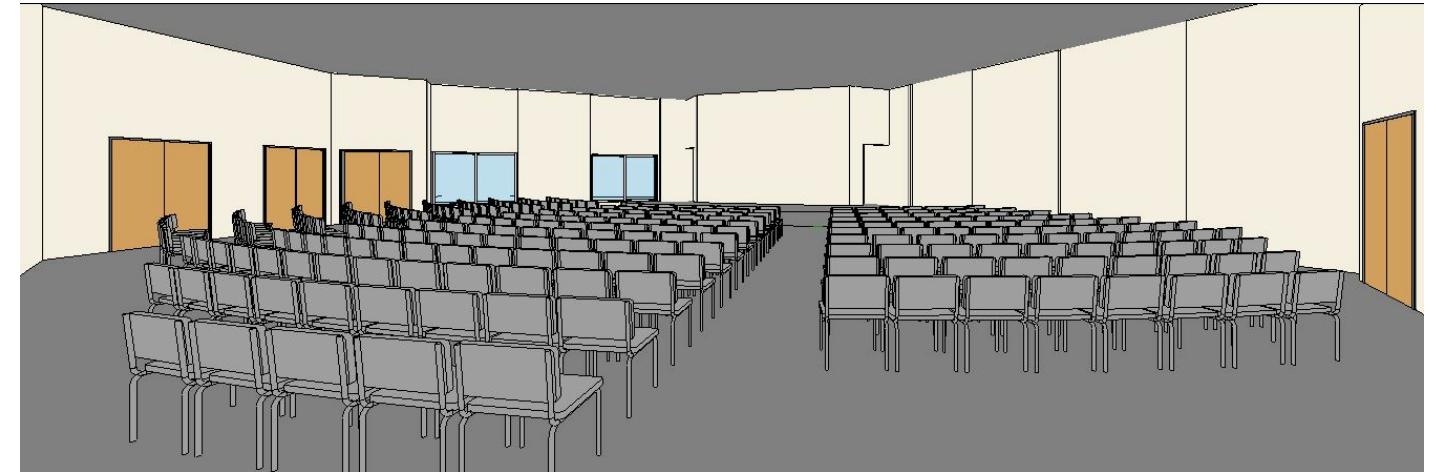

ZIEGLER
COOPER

LOBBY INTERIOR

WORSHIP INTERIOR

NORTHWEST EXTERIOR PERSPECTIVE

OPEN PLAN PERSPECTIVE

St. Peter UMC West Campus FM 1463 Fulshear, TX
Perspectives - 7-25-19

© ZIEGLER COOPER ARCHITECTS 2014. ALL RIGHTS RESERVED. ZIEGLER COOPER OWNS THE OVERALL CONCEPTUAL DESIGN PREPARED AND DEVELOPED FOR THE PROJECT AND THE INTANGIBLE EXCLUSIVE RIGHTS OR COPYRIGHTS HEREIN.